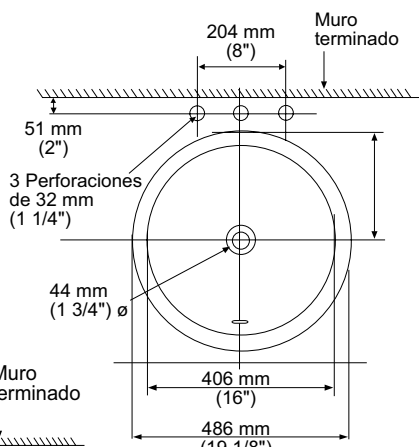

01645.020 Blanco ☐
Grande

$1,239

01646.020 Blanco ☐
Chico

$1,069

Lavabo de sobrecubierta **Redondo**

- Cerámica porcelanizada de alto brillo
- Sin perforaciones
- Rebosadero posterior

Redondo grande