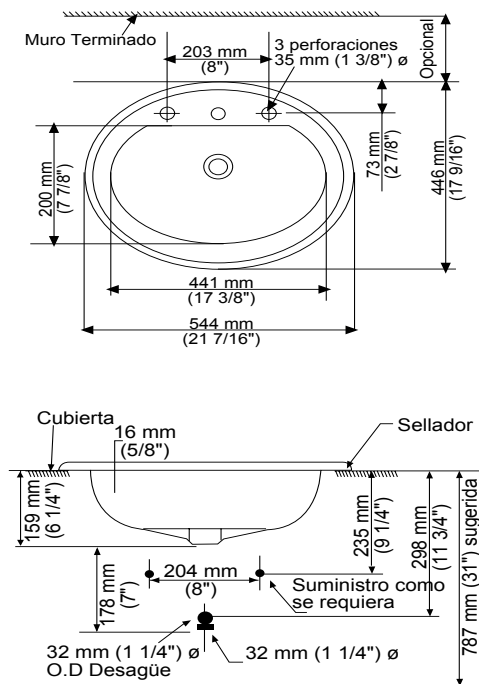

Lavabo de sobrecubierta **Cadet Universal**

- Cerámica porcelanizada de alto brillo
- Disponible con perforaciones de 4" y monomando
- Amplio espacio interior
- Se adapta a la plantilla universal de 19"
- Rebosadero posterior