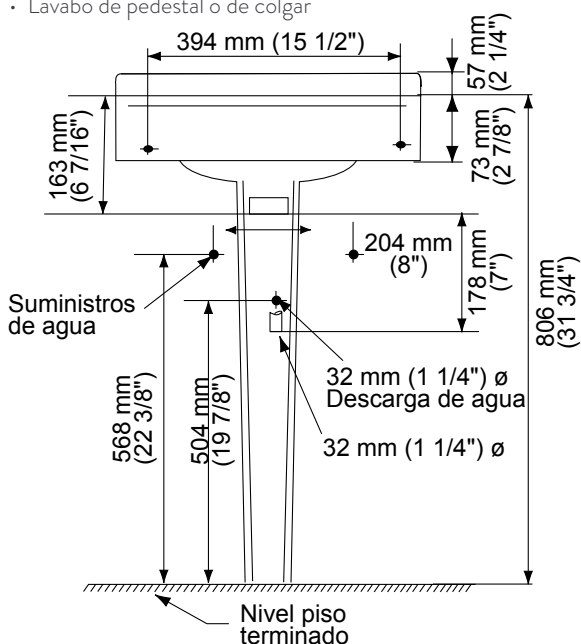

01488.020 Blanco ☐

Lavabo

$879

01489.020 Blanco ☐

Pedestal

$649

Lavabo de pedestal o colgar **Habitat**

- Cerámica porcelanizada de alto brillo
- Disponible con perforación de 4"
- Rebosadero posterior
- Altura normal
- Lavabo de pedestal o de colgar