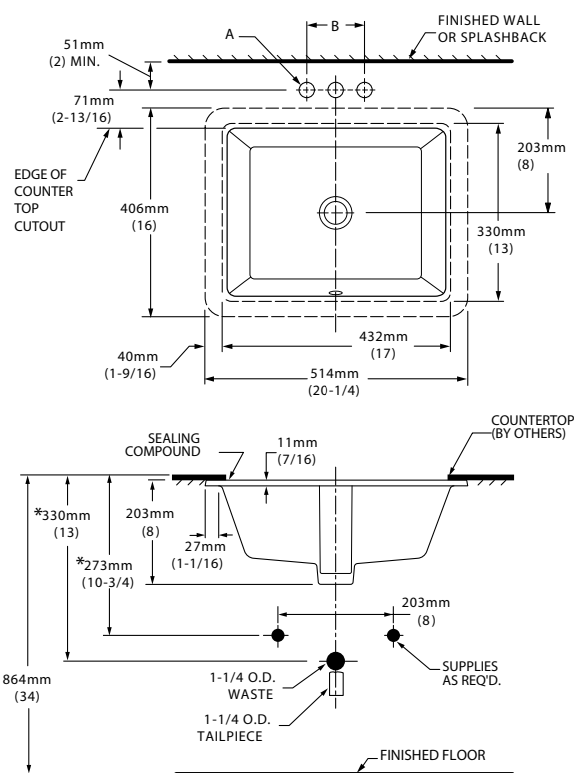

0610000.020 Blanco ○

$1,859

Lavabo de bajocubierta **Boulevard**

- Cerámica porcelanizada de alto brillo
- Sin perforaciones
- Rebosadero frontal
- Amplio espacio interior
- Fondo plano