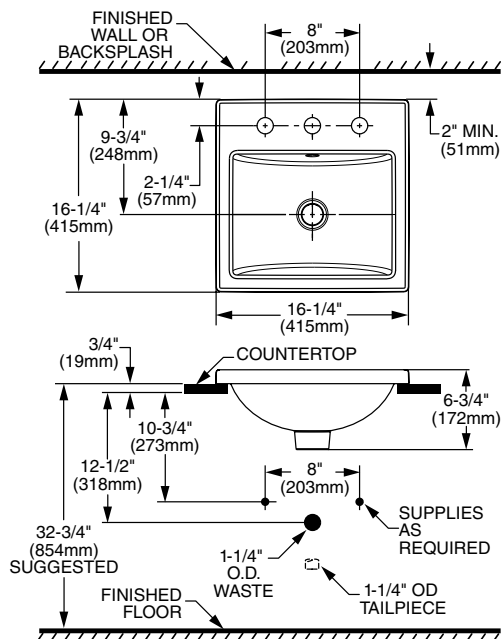

Lavabo de sobrecubierta **Studio Carre**

- Cerámica porcelanizada de alto brillo
- Disponible con perforaciones de 8" y monomando
- Rebosadero posterior