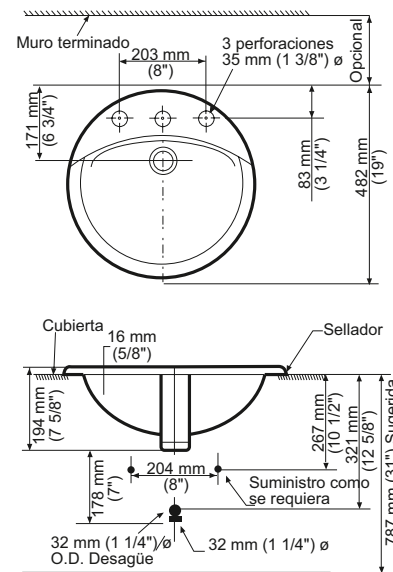

Lavabo de sobrecubierta **Rondalyn**

- Cerámica porcelanizada de alto brillo
- Disponible con perforaciones de 4", 8" y monomando
- Rebosadero frontal
- Amplio espacio interior
- Se adapta a la plantilla universal de 19"