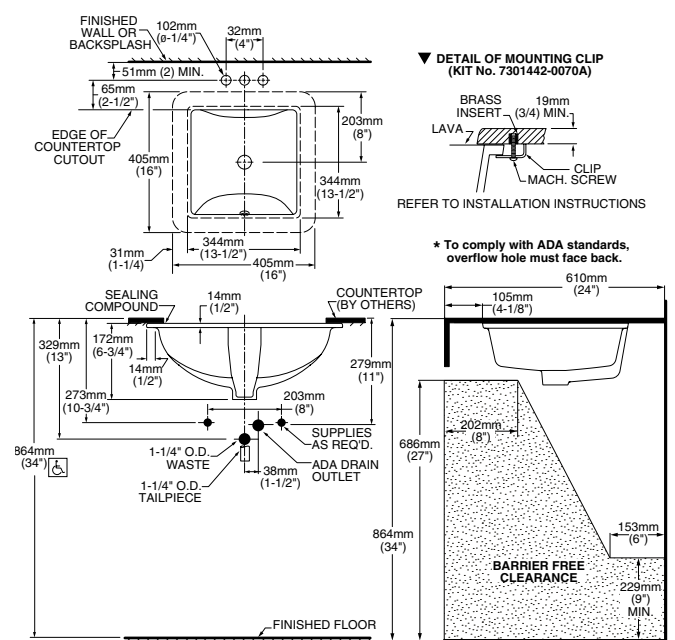

0426000.020 Blanco ○

$1,749

Lavabo de bajocubierta **Studio Carre**

- Cerámica porcelanizada de alto brillo
- Sin perforaciones
- Rebosadero frontal