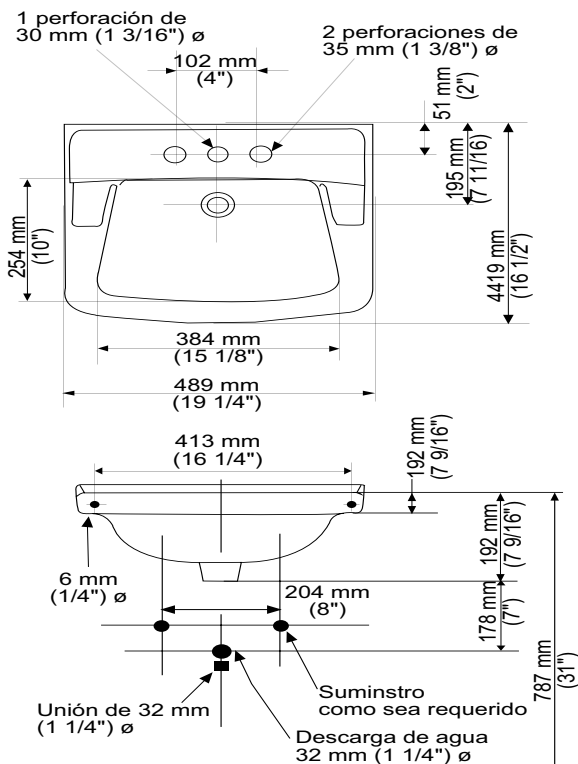

01017.020 Blanco ☐

$1,059

Lavabo de colgar **Veracruz**

- Cerámica porcelanizada de alto brillo
- Disponible con perforación de 4"
- Rebosadero posterior
- Amplio espacio interior