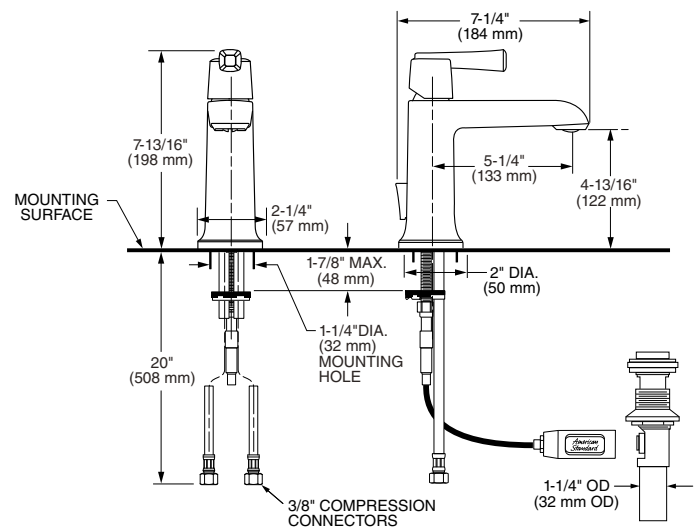

Monomando para lavabo **Townsend**

Monomando para lavabo **Studio S**

- Salida de latón
- Cartucho de disco cerámico
- Límite de agua caliente
- **Speed Connect®** que sustituye al sistema de drenaje de varillas
- Facilita su instalación y sella perfectamente el desagüe

- Salida de latón
- Cartucho de disco cerámico
- Límite de agua caliente
- **Speed Connect®** que sustituye al sistema de drenaje de varillas
- Facilita su instalación y sella perfectamente el desagüe