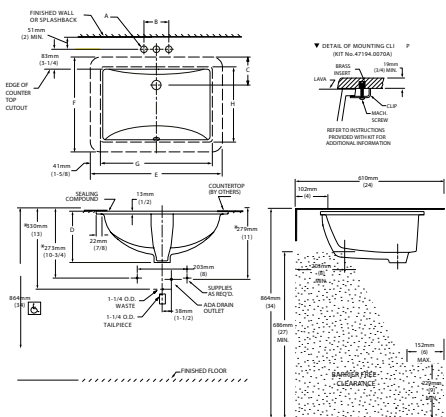

Lavabo Grande:  
23-5/8" x 16- 5/8"

FITTING	A	B
CENTER-SET	1-1/16 (27mm)	4 (102mm)
SPREAD	1-1/4 (32mm)	8 (203mm)

CAT. NO.	E	F	G	H	C	D
0614.000	540mm (21-1/4)	387mm (15-1/4)	464mm (18-1/4)	308mm (12-1/8)	114mm (4-1/2)	209mm (8-1/4)
0618.000	600mm (23-5/8)	422mm (16-5/8)	537mm (21-1/8)	356mm (14)	108mm (4-1/4)	209mm (8-1/4)