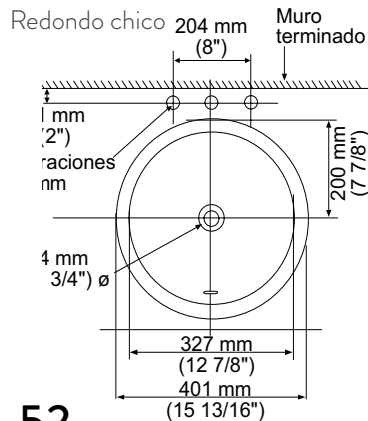

01645.020 Blanco ☐
Grande

$1,239

01646.020 Blanco ☐
Chico

$1,069

Lavabo de sobrecubierta **Redondo**

- Cerámica porcelanizada de alto brillo
- Sin perforaciones
- Rebosadero posterior

Redondo grande